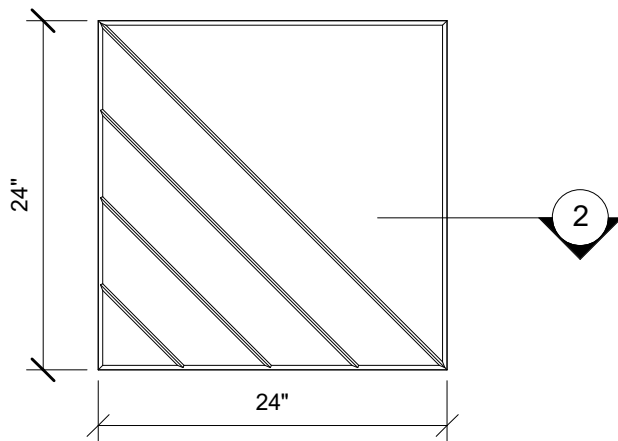

1 SIDE VIEW  
1" = 1'-0"

2 EDGE DETAIL  
3" = 1'-0"

3 PLAN VIEW  
1" = 1'-0"

4 END VIEW  
1" = 1'-0"

123 Columbia Court N. Chaska, MN 55318  
www.acousticalsurfaces.com  
1-800-854-2948

**PRODUCT LINE:** 1 3/8" Enviroacoustic Design Panels - 2ft x 2ft - Beveled Edge - Arrow