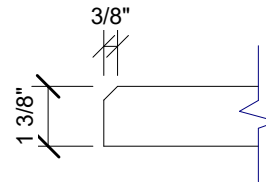

1 SIDE VIEW  
1" = 1'-0"

2 EDGE DETAIL  
3" = 1'-0"

3 PLAN VIEW  
1" = 1'-0"

4 END VIEW  
1" = 1'-0"

123 Columbia Court N. Chaska, MN 55318  
www.acousticalsurfaces.com  
1-800-854-2948

**PRODUCT LINE:** 1 3/8" Enviroacoustic Design Panels - 2ft x 2ft - Beveled Edge - Arrow